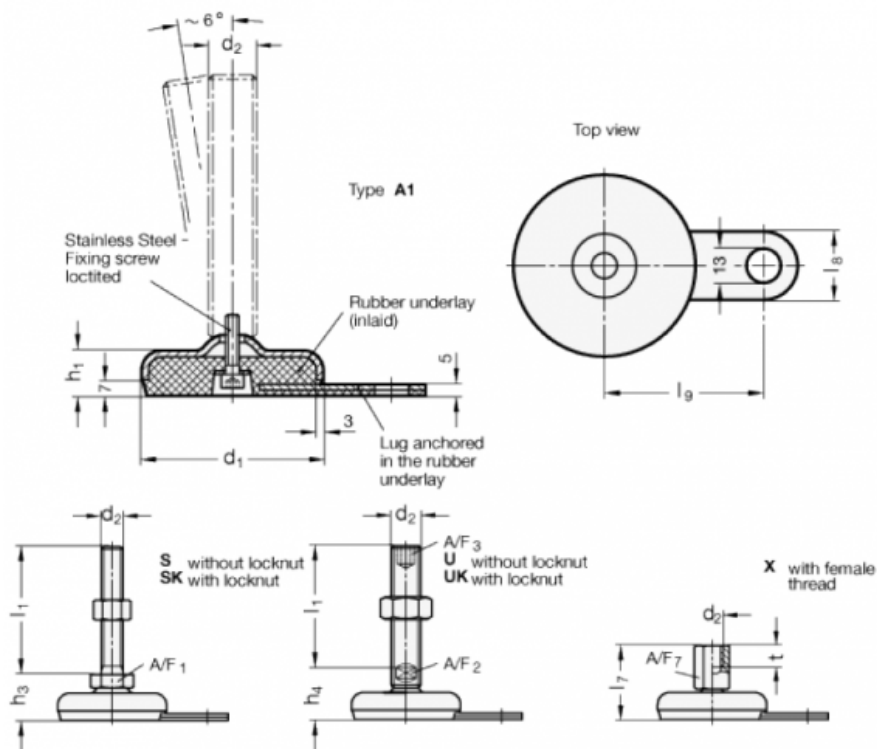

Data Sheet

Article number: 203280M1280A1S

Description: E+G levelling foot

GN 32-80-M12-80-A1-S

Note: S Without nut, External hexagon at the bottom

Measures

A/F1	=	17
d1	=	80
d2	=	M12
h1	=	20
h3	=	28
l1	=	80
l8	=	30
l9	=	70